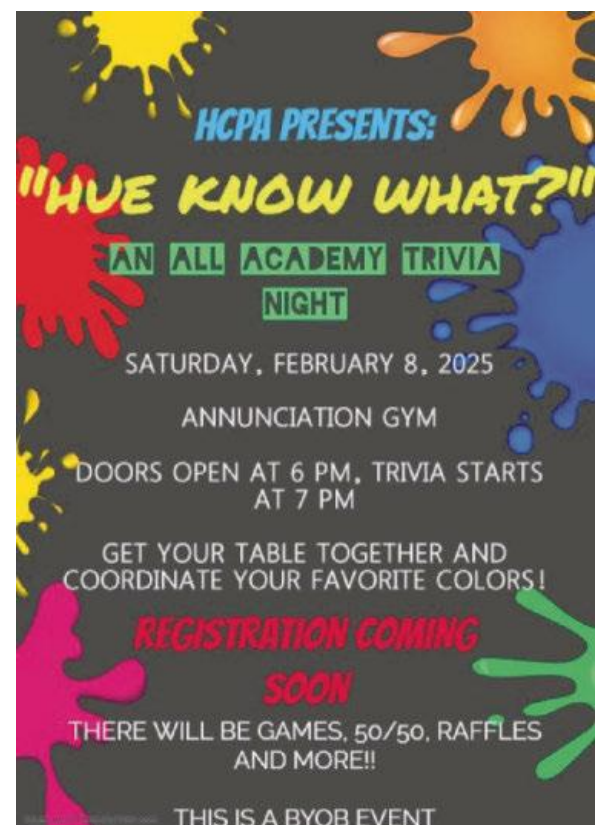

For more information about our PSR Ministry, please contact **Ann Kelly**, PSR Coordinator: psr@goannunciation.com

**To Know Him, To Love Him,
To Serve Him**